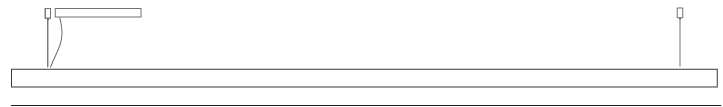

PROJECT
TYPE
SPECIFIER
QUANTITY
DATE

LED60 SUSPENSION

D71019- -

base number   Color   Finish
Temperature   Options

1. To build a product code in our configurator select the specify button on the base model # product page
2. To build a manual product code on this datasheet choose from the options listed below in blue font and add the suffix to the base model #

GENERAL

Series: Woodlin
Subseries: LED60
Brand: Tunto
Division: Design
Mounting Type: Suspension
Mounting Location: Ceiling
Subcategory: Profile

PHYSICAL

Shape: Rectangle
Length (mm): 2000
Length (in): 78 ¾
Width (mm): 60
Width (in): 2 ⅜
Height (mm): 60
Height (in): 2 ⅜
Max. Overall Height (mm): 2060
Max. Overall Height (in): 81 ⅞
Light Distribution: Direct
Diffuser: Opal
Fixture Finish: [WAL / ASH / OAK / BLK / WHI](#)
Fixture Material: Wood
Cable Details: 2000mm / 78 ¾"

ELECTRICAL

Lamp Type: LED
Input Wattage (W): 90
Total Output Wattage (W): 75.9
Dimming: Tri-Mode (Non-Dimming and Phase Dimming (120Vac only) and 0-10V Dimming)
Driver Included: Yes
Driver Location: Integrated
Driver Type: Constant Current - Universal
Driver Class: Class 2
Input Voltage (V): 120 - 277
Constant Current (MA): 700

LED

Color Temperature (°K): [2700 / 3000 / 4000](#)
Max. Delivered Lumen (lm): 6550
CRI: >93 CRI
Lamp Life (hrs): 50000

OPTICAL

RATINGS AND CERTIFICATIONS

Certified By: Certified for North American Standards
IP rating: IP20

2000mm 78 ¾"

60mm 2 ⅜"

Direct