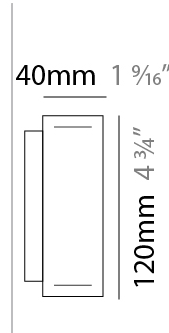

LED120 SURFACE

D73029- -

base number   Color   Finish
Temperature   Options

1. To build a product code in our configurator select the specify button on the base model # product page
2. To build a manual product code on this datasheet choose from the options listed below in blue font and add the suffix to the base model #

GENERAL

Series: Woodlin
Subseries: LED120
Brand: Tunto
Division: Design
Mounting Type: Surface
Mounting Location: Wall
Subcategory: Profile

PHYSICAL

Shape: Rectangle
Length (mm): 700
Length (in): 27 ⁹/₁₆
Width (mm): 40
Width (in): 1 ⁹/₁₆
Height (mm): 120
Height (in): 4 ³/₄
Extension (mm): 40
Extension (in): 1 ⁹/₁₆
Light Distribution: Direct / Indirect
Diffuser: Opal
Fixture Finish: [WAL / ASH / OAK / BLK / WHI](#)
Fixture Material: Wood

ELECTRICAL

Lamp Type: LED
Input Wattage (W): 31
Total Output Wattage (W): 25.3
Dimming: Tri-Mode (Non-Dimming and Phase Dimming (120Vac only) and 0-10V Dimming)
Driver Included: Yes
Driver Location: Remote
Driver Type: Constant Current - Universal
Driver Class: Class 2
Housing: ENCP3
Input Voltage (V): 120 - 277
Constant Current (MA): 700

LED

Color Temperature (°K): [2700 / 3000 / 4000](#)
Max. Delivered Lumen (lm): 1500
CRI: >93 CRI
Lamp Life (hrs): 50000

OPTICAL

RATINGS AND CERTIFICATIONS

Certified By: Certified for North American Standards
IP rating: IP20

PROJECT
TYPE
SPECIFIER
QUANTITY
DATE

700mm 27 ⁹/₁₆"

Indirect