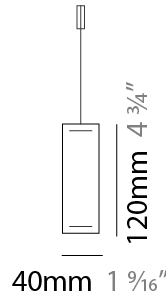

LED120 SUSPENSION

D71024-

base number _____
Color _____
Temperature _____
Finish _____
Options _____

1. To build a product code in our configurator select the specify button on the base model # product page
2. To build a manual product code on this datasheet choose from the options listed below in blue font and add the suffix to the base model #

GENERAL

Series: Woodlin
Subseries: LED120
Brand: Tunto
Division: Design
Mounting Type: Suspension
Mounting Location: Ceiling
Subcategory: Profile

PHYSICAL

Shape: Rectangle
Length (mm): 1000
Length (in): 39 3/8
Width (mm): 40
Width (in): 1 9/16
Height (mm): 120
Height (in): 4 3/4
Max. Overall Height (mm): 2120
Max. Overall Height (in): 83 7/16
Light Distribution: Direct / Indirect
Diffuser: Opal
Fixture Finish: WAL / ASH / OAK / BLK / WHI
Fixture Material: Wood
Cable Details: 2000mm / 78 3/4"

ELECTRICAL

Lamp Type: LED
Input Wattage (W): 46
Total Output Wattage (W): 38
Dimming: Tri-Mode (Non-Dimming and Phase Dimming (120Vac only) and 0-10V Dimming)
Driver Included: Yes
Driver Location: Integrated
Driver Type: Constant Current - Universal
Driver Class: Class 2
Input Voltage (V): 120 - 277
Constant Current (MA): 700

LED

Color Temperature (°K): 2700 / 3000 / 4000
Max. Delivered Lumen (lm): 2200
CRI: >93 CRI
Lamp Life (hrs): 50000

OPTICAL

RATINGS AND CERTIFICATIONS

Certified By: Certified for North American Standards
IP rating: IP20