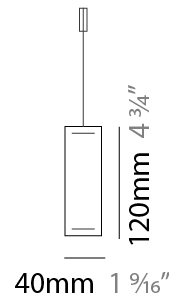

PROJECT _____
TYPE _____
SPECIFIER _____
QUANTITY _____
DATE _____

LED120 SUSPENSION

D71026-

base number   Color   Finish
Temperature   Options

1. To build a product code in our configurator select the specify button on the base model # product page
2. To build a manual product code on this datasheet choose from the options listed below in blue font and add the suffix to the base model #

GENERAL

Series: Woodlin
Subseries: LED120
Brand: Tunto
Division: Design
Mounting Type: Suspension
Mounting Location: Ceiling
Subcategory: Profile

PHYSICAL

Shape: Rectangle
Length (mm): 1600
Length (in): 63
Width (mm): 40
Width (in): 1 9/16
Height (mm): 120
Height (in): 4 3/4
Max. Overall Height (mm): 2120
Max. Overall Height (in): 83 7/16
Light Distribution: Direct / Indirect
Diffuser: Opal
Fixture Finish: WAL / ASH / OAK / BLK / WHI
Fixture Material: Wood
Cable Details: 2000mm / 78 3/4"

ELECTRICAL

Lamp Type: LED
Input Wattage (W): 74
Total Output Wattage (W): 63
Dimming: Tri-Mode (Non-Dimming and Phase Dimming (120Vac only) and 0-10V Dimming)
Driver Included: Yes
Driver Location: Integrated
Driver Type: Constant Current - Universal
Driver Class: Class 2
Input Voltage (V): 120 - 277
Constant Current (MA): 700

LED

Color Temperature (°K): 2700 / 3000 / 4000
Max. Delivered Lumen (lm): 3600
CRI: >93 CRI
Lamp Life (hrs): 50000

OPTICAL

RATINGS AND CERTIFICATIONS

Certified By: Certified for North American Standards
IP rating: IP20

1600mm 63"